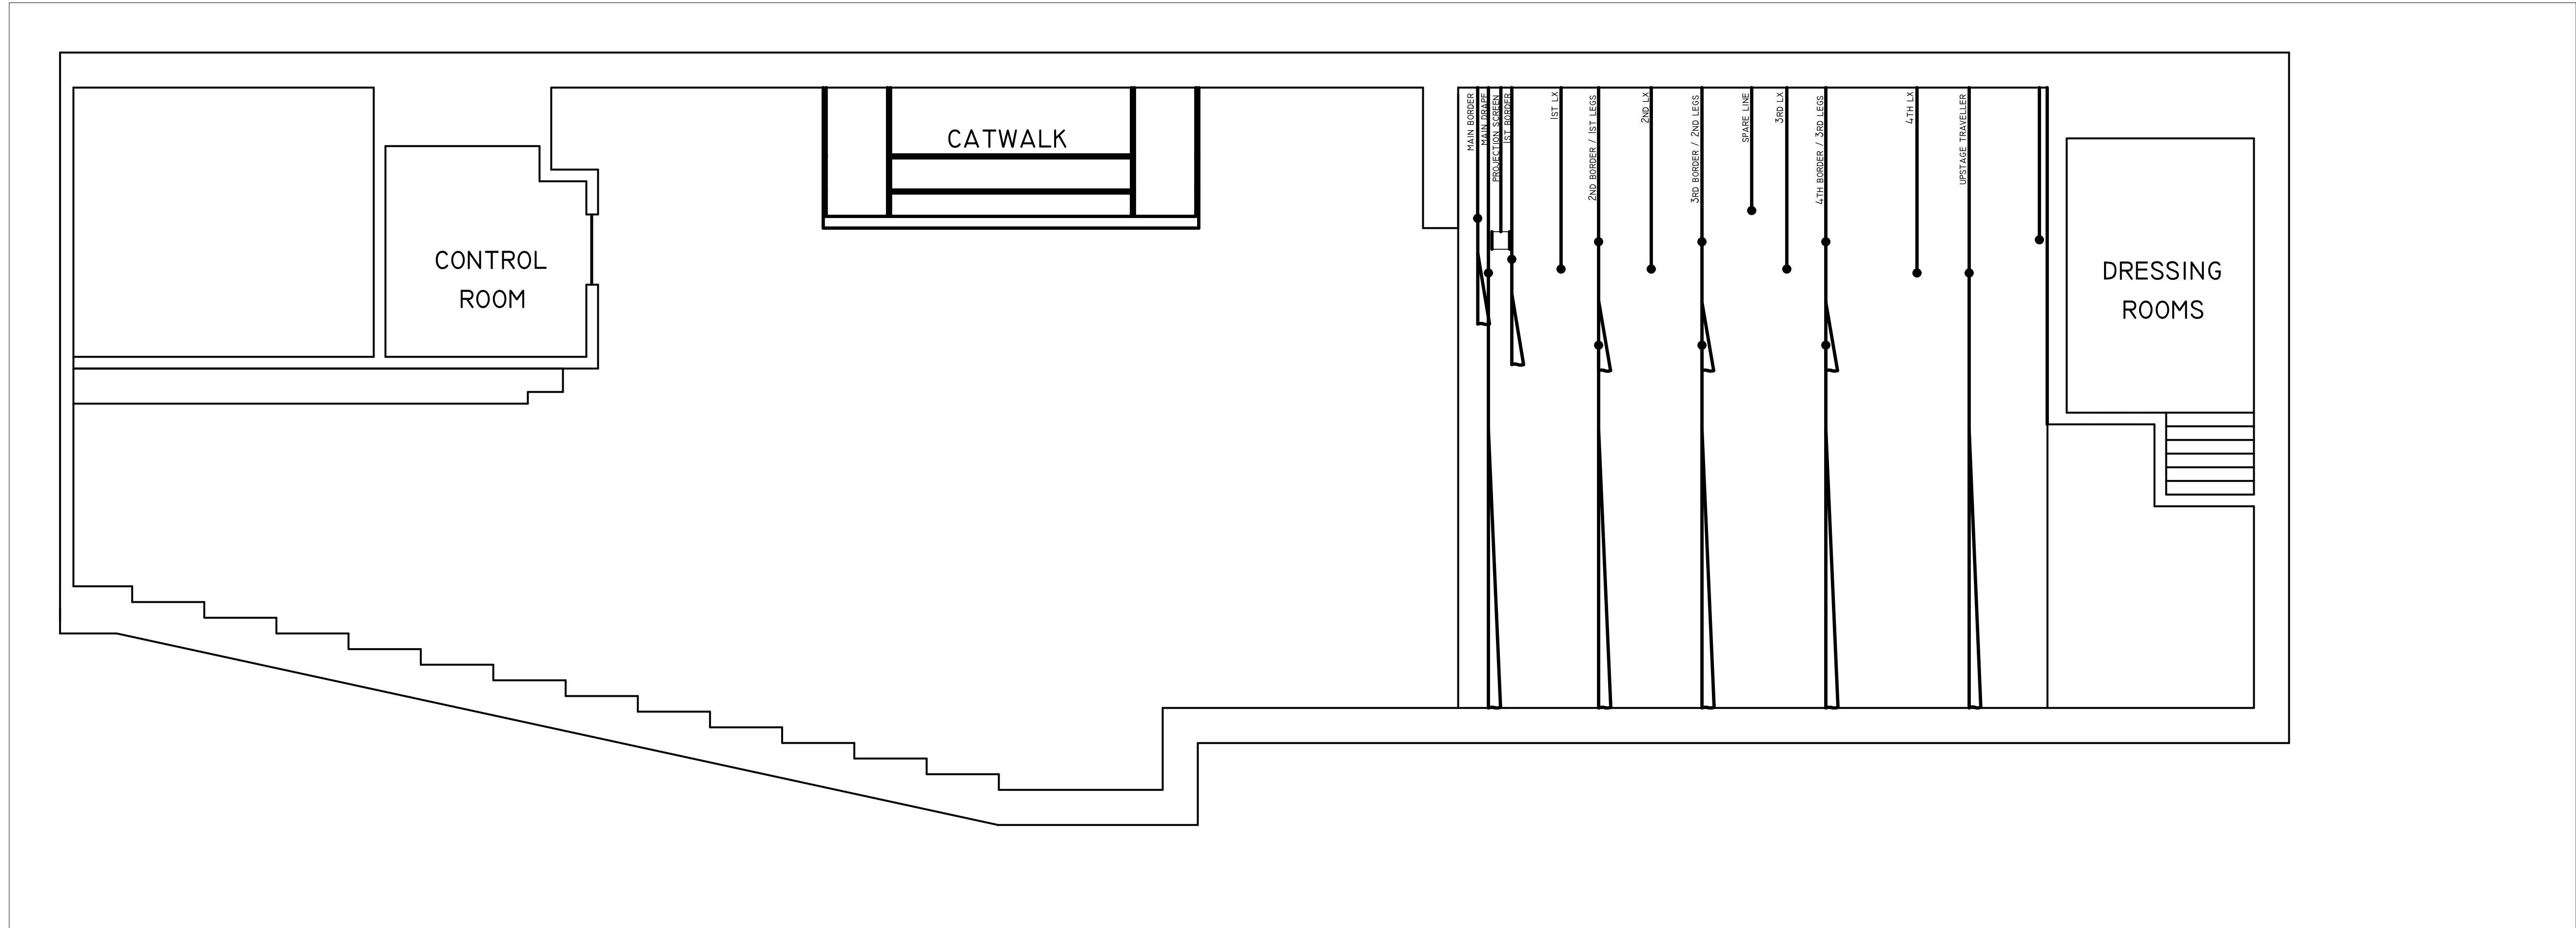

1

Top View W/ Dims
Scale: 1/8" = 1'-0"

THE
NORMAN BOSTHEIN
THEATRE
SECTION
DRAWN BY:
DESE, MALK
SCALE: 1/4" = 1'-0"
2/1/03

THE
 NORMAN ROTHSTEIN
 THEATRE
 SECTION
 DRAWN BY:
 DEREK MACK
 SCALE: 1/4" = 1'0"
 2/01/03