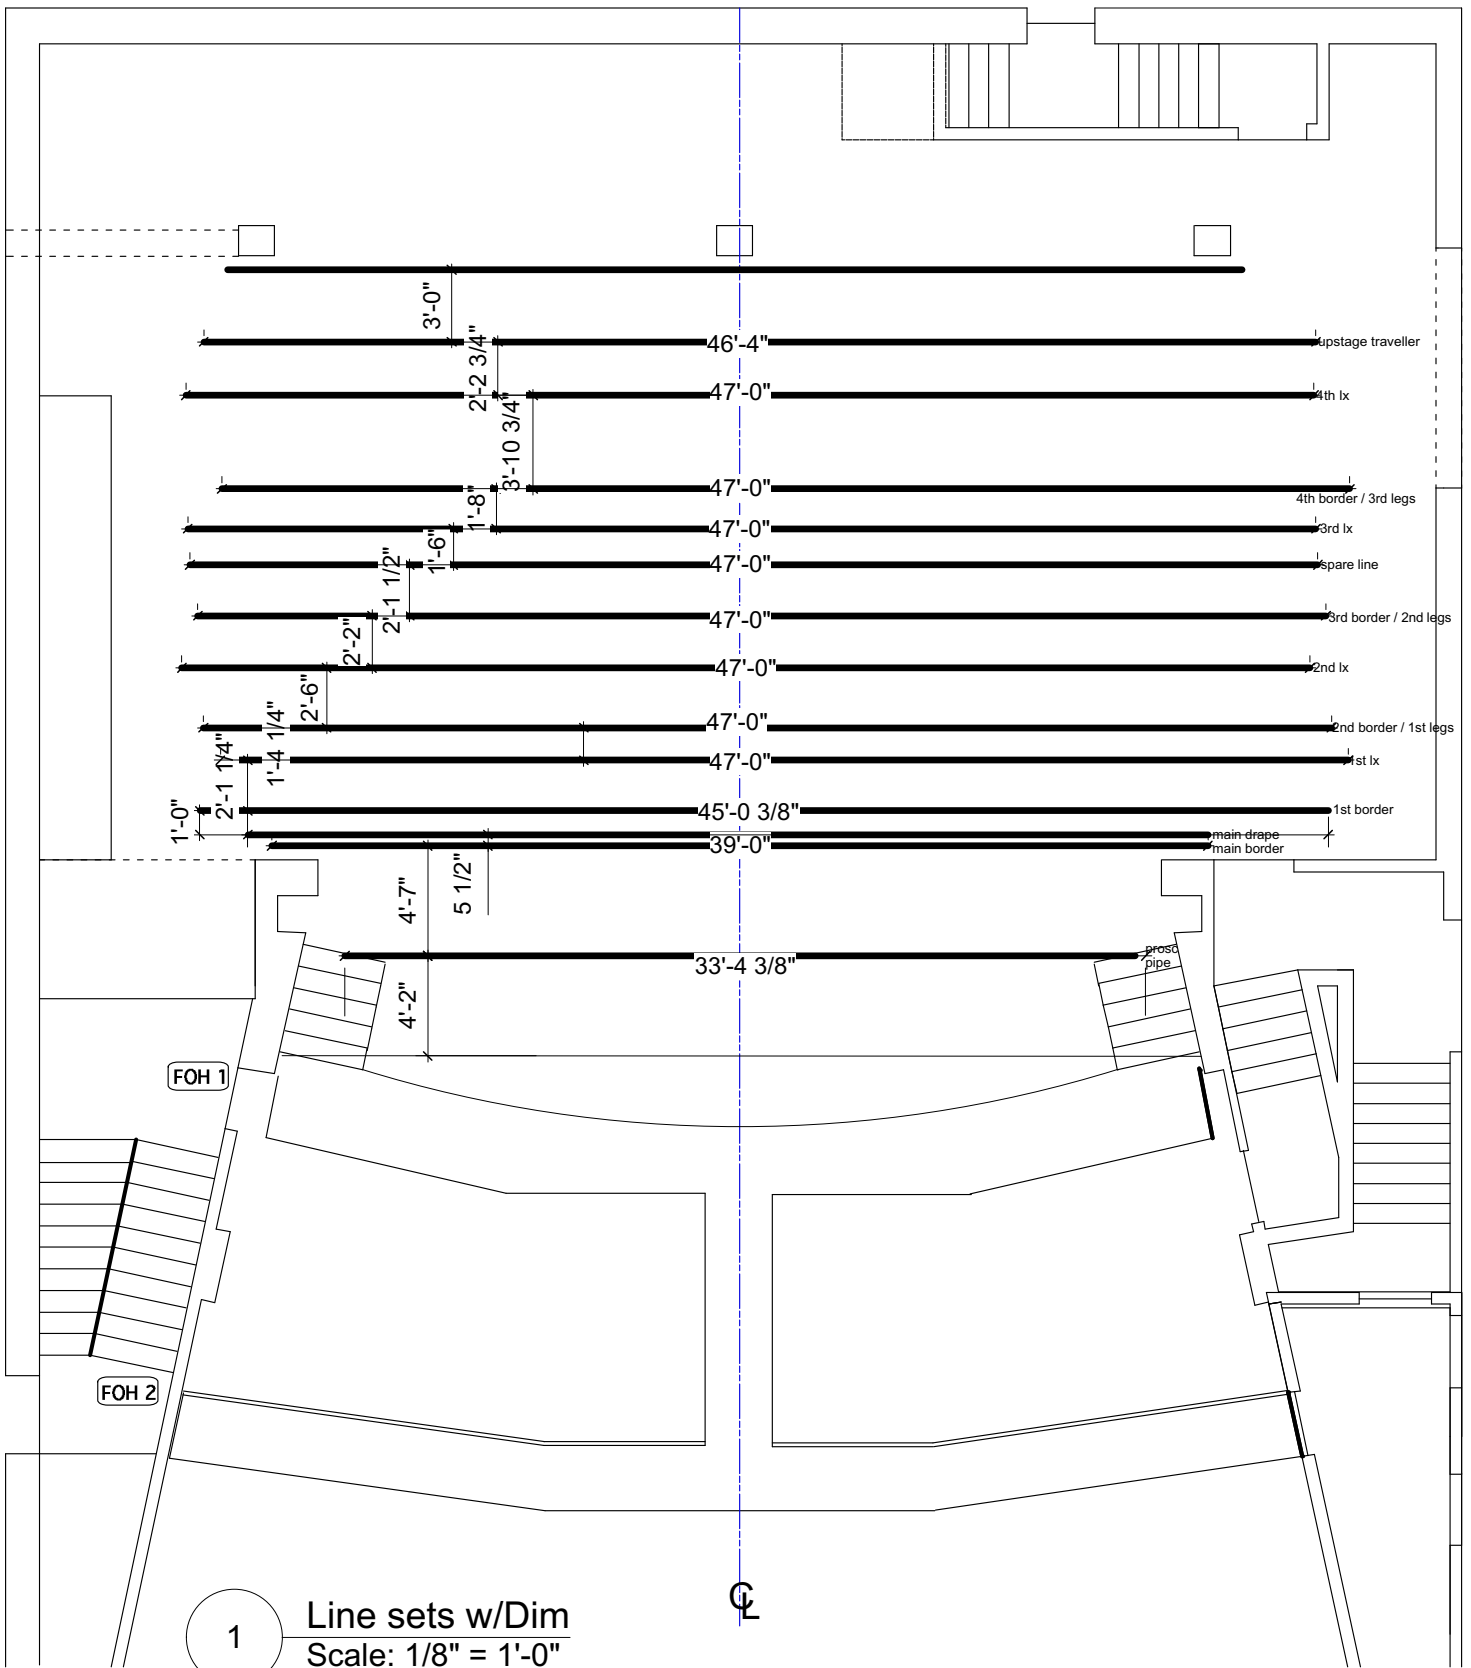

1

Top View W/ Dims
Scale: 1/8" = 1'-0"

THE
NORMAN BOSTHEIN
THEATRE
SECTION
DRAWN BY:
DESE, MALK
SCALE: 1/4" = 1'-0"
2/1/03

THE
 NORMAN ROTHSTEIN
 THEATRE
 SECTION
 DRAWN BY:
 DEREK MACK
 SCALE: 1/4" = 1'0"
 2/01/03