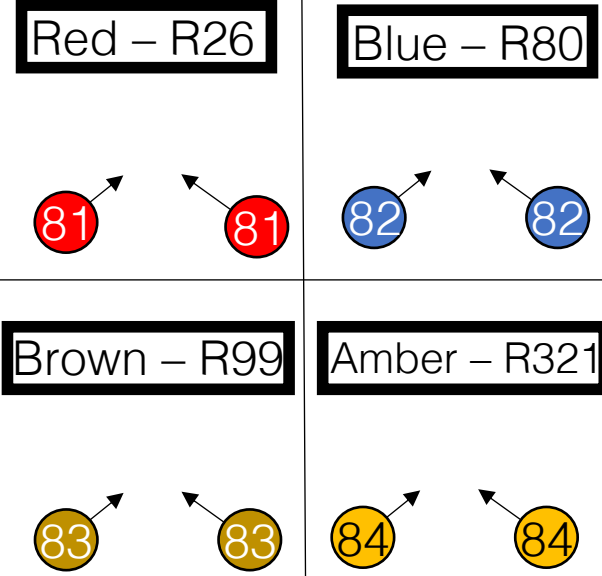

Front Wash – R119

Blue Backs - R80

Amber Tops – R321

Cool Tops – R3202

Par Tips – O/W

Scroller Tips

GOBOs

Par color fronts

I-Cues

Red CYC Wash – R124

Green CYC Wash – R126

Blue CYC Wash – R125

Specials – O/W

Under Booth GOBO rail

Work Lights

House Lights