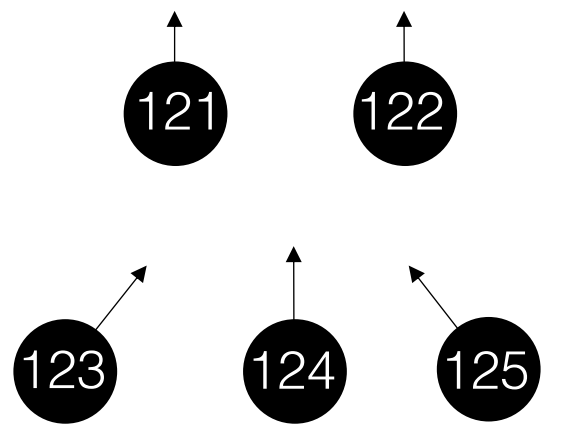

Front Wash – R119

Blue Backs - R80

Amber Tops – R321

Cool Tops – R3202

Par Tips – O/W

Scroller Tips

GOBOs

Par color fronts

I-Cues

Red CYC Wash – R124

Green CYC Wash – R126

Blue CYC Wash – R125

Specials – O/W

Under Booth GOBO rail

Work Lights

House Lights