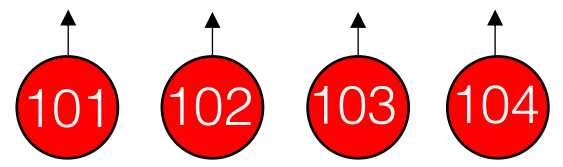

Front Wash – R119

Blue Backs - R80

Amber Tops – R321

Cool Tops – R3202

Par Tips – O/W

Scroller Tips

GOBOs

Par color fronts

I-Cues

Red CYC Wash – R124

Green CYC Wash – R126

Blue CYC Wash – R125

Specials – O/W

Under Booth GOBO rail

Work Lights

House Lights