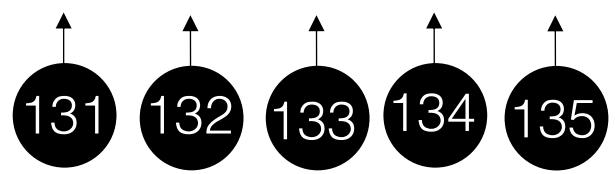

Front Wash – R119

Blue Backs - R80

Amber Tops – R321

Cool Tops – R3202

Par Tips – O/W

Scroller Tips

GOBOs

Par color fronts

I-Cues

Red CYC Wash – R124

Green CYC Wash – R126

Blue CYC Wash – R125

Specials – O/W

Under Booth GOBO rail

Work Lights

House Lights