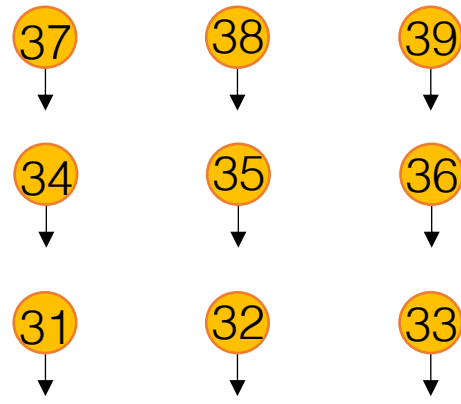

Front Wash – R119

Blue Backs - R80

Amber Tops – R321

Cool Tops – R3202

Par Tips – O/W

Scroller Tips

GOBOs

Par color fronts

I-Cues

Red CYC Wash – R124

Green CYC Wash – R126

Blue CYC Wash – R125

Specials – O/W

Under Booth GOBO rail

Work Lights

House Lights