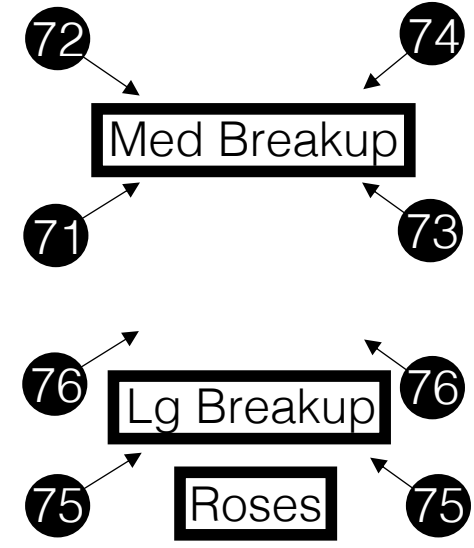

Front Wash – R119

Blue Backs - R80

Amber Tops – R321

Cool Tops – R3202

Par Tips – O/W

Scroller Tips

GOBOs

Par color fronts

I-Cues

Red CYC Wash – R124

Green CYC Wash – R126

Blue CYC Wash – R125

Specials – O/W

Under Booth GOBO rail

Work Lights

House Lights