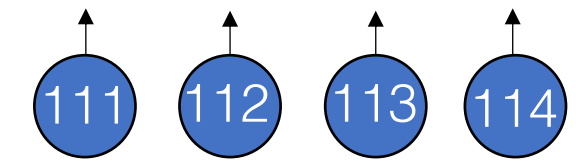

I-Cues

Red CYC Wash – R124

Green CYC Wash – R126

Blue CYC Wash – R125

Specials – O/W

Under Booth GOBO rail

Work Lights

House Lights